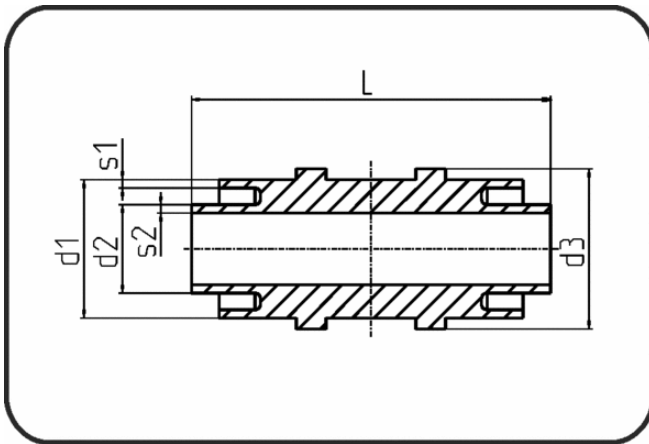

PPR Poly-Flo

Code: 208

- Poly-Flo Dog Bone
- Restraint / solid
- machined
- **simultaneous + cascade welding**
- PPR grey

Dimension	Code	Detail	d1 mm	d2 mm	s1 mm	s2 mm	d3 mm	L mm	Weight
50/32	11.208.5032.71	50/32 SDR17/11	50	32	3	3	58	130	0.15
90/63	11.208.9063.71	90/63 SDR17/11	90	63	5,4	5,8	105	136	0.46
160/110	11.208.1611.71	160/110 SDR17/11	160	110	9,5	10	180	140	1.75