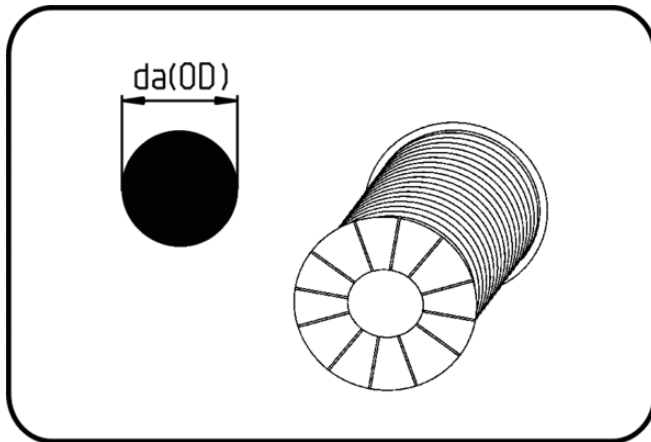

Welding-Rod

Code: 86.410

- **Welding-Rod 3kg roll**
- circular profile
- extruded
- **Hot-gas-welding**
- **PE 80 blue RAL5012**

Dimension	Code	Detail	da(OD) mm	Weight
3	86.410.0000.30	3mm x min. 380m	3	1.00
4	86.410.0000.40	4mm x min. 220m	4	1.00