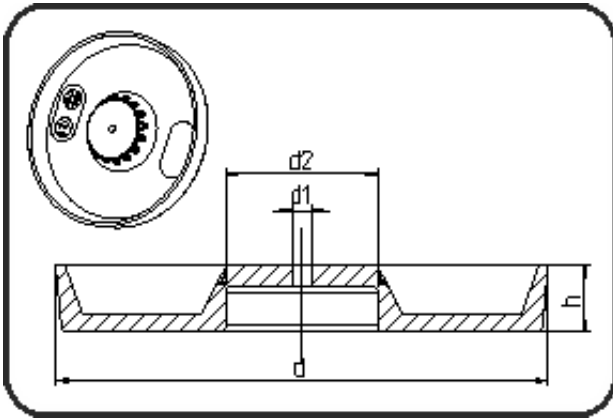

Accessories

Code: 041

- **Disc**
- Mounting accessory
- injection moulded
- **Hot-air-welding**
- **VLDPE black**

Dimension	Code	Detail	Weight
80	60.041.0010.00	80/32mm	0.02

	Unit	Nominale	Tol+	Tol-
d	mm	81	3.00	3.00
d1	mm	3	1.50	1.50
d2	mm	32	1.50	1.50
h	mm	11	1.50	1.50