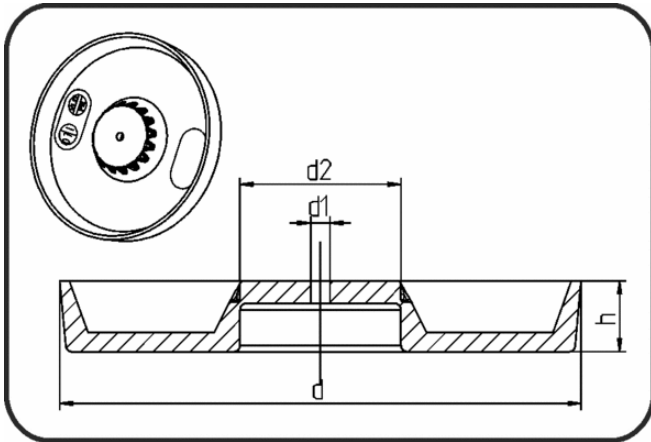

## Accessories

Code: 041

- **Disc**
- Mounting accessory
- injection moulded
- **Hot-air-welding**
- **VLDPE black**

Dimension	Code	Detail	d mm	d1 mm	d2 mm	h mm	Weight
80	60.041.0010.00	80/32mm	81	3	32	11	0.02